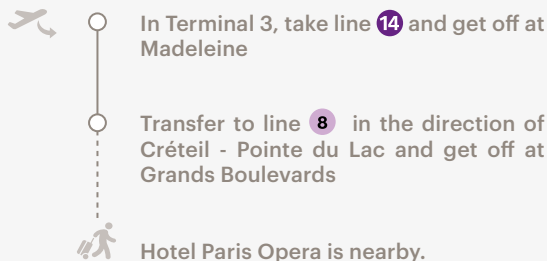

MELIÃ

Paris Airport Transportation

- to **Meliá Vendome**
- to **Meliá Champs-Elysées**
- to **Meliá Paris La Défense**
- to **Paris Opera Affiliated**
- to **INNSiDE Charles de Gaulle**

to Paris Opéra Affiliated

From Orly Airport

Taxi services from airport to hotel (35/50€)
available in all terminals

Airport to hotel by BUS

Approximately: 1 hour and 11 mins

Airport to hotel by METRO

Approximately 53 minutes - 13,70€

Airport to hotel by CAR

Approximately 52 minutes - 20 km

NEARBY PARKINGS: **P**
Chauchat Drouot (2 minutes)
Parking Bourse Indigo (5 minutes)

From CDG Airport

Taxi services from airport to hotel (35/50€)
available in all terminals