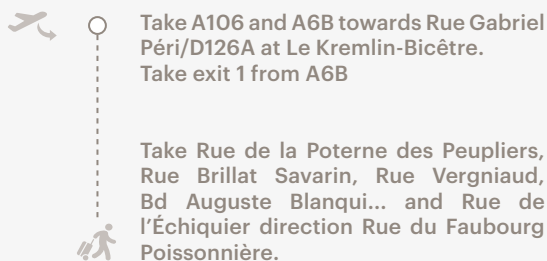

Airport to hotel by CAR

Approximately 52 minutes - 20 km

NEARBY PARKINGS: **P**
Chauchat Drouot (2 minutes)
Parking Bourse Indigo (5 minutes)

From CDG Airport

Taxi services from airport to hotel (35/50€)
available in all terminals