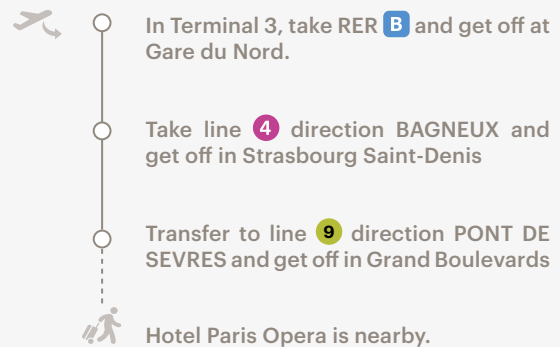

From Orly Airport

Taxi services from airport to hotel (35/50€)
available in all terminals

Airport to hotel by BUS

Approximately: 1 hour and 11 mins

Airport to hotel by METRO

Approximately 53 minutes - 13,70€

Airport to hotel by CAR

Approximately 52 minutes - 20 km

NEARBY PARKINGS: **P**
Chauchat Drouot (2 minutes)
Parking Bourse Indigo (5 minutes)

From CDG Airport

Taxi services from airport to hotel (35/50€)
available in all terminals

Airport to hotel by BUS

Approximately : 52 mins

Airport to hotel by RER / METRO

Approximately 53 minutes - 13,70€

Airport to hotel by CAR

Approximately 50 minutes - 28 km

NEARBY PARKINGS: **P**
Chauchat Drouot (2 minutes)
Parking Bourse Indigo (5 minutes)