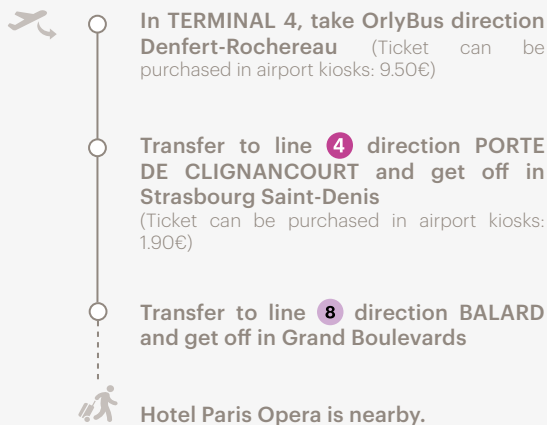

MELIÃ

Paris Airport Transportation

- to **Meliá Vendome**
- to **Meliá Champs-Elysées**
- to **Meliá Paris La Défense**
- to **Paris Opera Affiliated**
- to **INNSiDE Charles de Gaulle**

to Paris Opéra Affiliated

From Orly Airport

Taxi services from airport to hotel (35/50€)
available in all terminals

Airport to hotel by BUS

Approximately: 1 hour and 11 mins

Airport to hotel by METRO

Approximately 53 minutes - 13,70€

Airport to hotel by CAR

Approximately 52 minutes - 20 km

NEARBY PARKINGS: **P**
Chauchat Drouot (2 minutes)
Parking Bourse Indigo (5 minutes)

From CDG Airport

Taxi services from airport to hotel (35/50€)
available in all terminals

Airport to hotel by BUS

Approximately : 52 mins

Airport to hotel by RER / METRO

Approximately 53 minutes - 13,70€

Airport to hotel by CAR

Approximately 50 minutes - 28 km

NEARBY PARKINGS: **P**
Chauchat Drouot (2 minutes)
Parking Bourse Indigo (5 minutes)