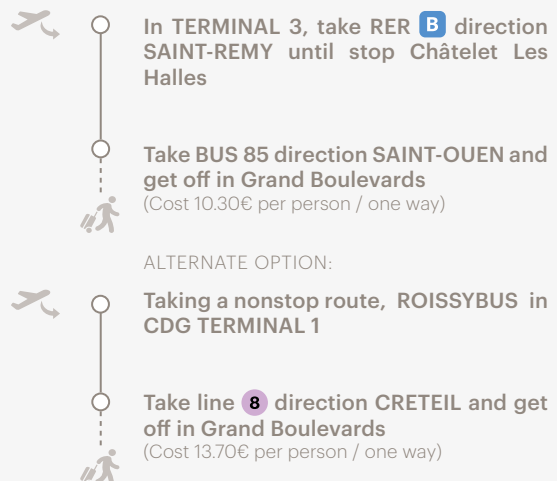

From Orly Airport

Taxi services from airport to hotel (35/50€)
available in all terminals

Airport to hotel by BUS

Approximately: 1 hour and 11 mins

Airport to hotel by METRO

Approximately 53 minutes - 13,70€

Airport to hotel by CAR

Approximately 52 minutes - 20 km

NEARBY PARKINGS: **P**
Chauchat Drouot (2 minutes)
Parking Bourse Indigo (5 minutes)

From CDG Airport

Taxi services from airport to hotel (35/50€)
available in all terminals

Airport to hotel by BUS

Approximately : 52 mins

Airport to hotel by RER / METRO

Approximately 53 minutes - 13,70€

Airport to hotel by CAR

Approximately 50 minutes - 28 km

NEARBY PARKINGS: **P**
Chauchat Drouot (2 minutes)
Parking Bourse Indigo (5 minutes)