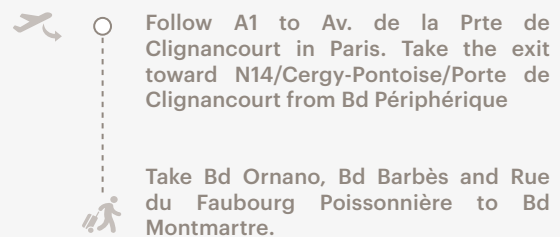

Airport to hotel by BUS

Approximately : 52 mins

Airport to hotel by RER / METRO

Approximately 53 minutes - 13,70€

Airport to hotel by CAR

Approximately 50 minutes - 28 km

NEARBY PARKINGS: **P**
Chauchat Drouot (2 minutes)
Parking Bourse Indigo (5 minutes)