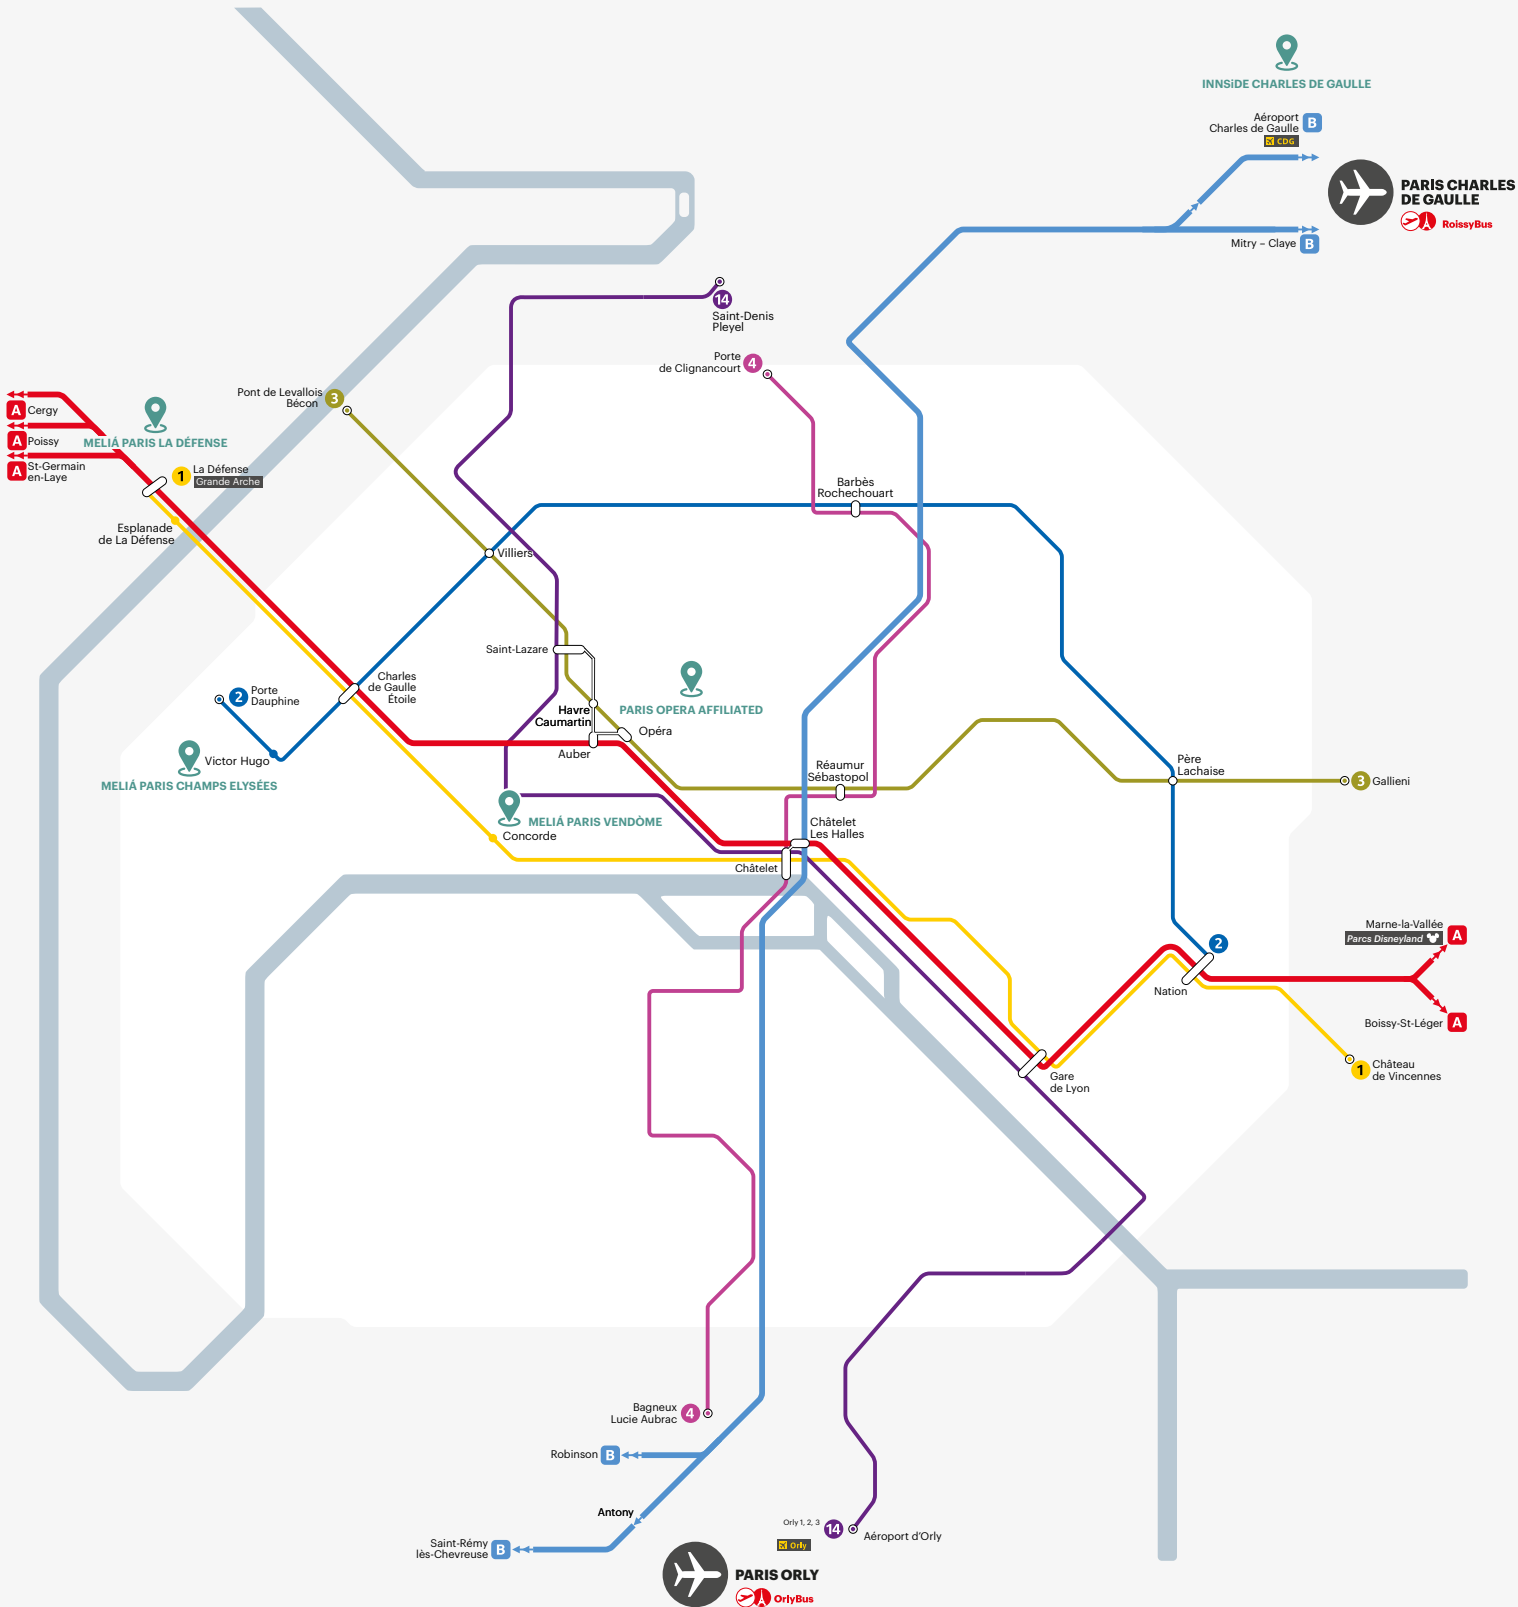

MELIÃ

Paris Airport Transportation

- to **Meliá Vendome**
- to **Meliá Champs-Elysées**
- to **Meliá Paris La Défense**
- to **Paris Opera Affiliated**
- to **INNSiDE Charles de Gaulle**

to Paris Opéra Affiliated

From Orly Airport

Taxi services from airport to hotel (35/50€)
available in all terminals

Airport to hotel by BUS

Approximately: 1 hour and 11 mins

Airport to hotel by METRO

Approximately 53 minutes - 13,70€

Airport to hotel by CAR

Approximately 52 minutes - 20 km

NEARBY PARKINGS: **P**
Chauchat Drouot (2 minutes)
Parking Bourse Indigo (5 minutes)

From CDG Airport

Taxi services from airport to hotel (35/50€)
available in all terminals

Airport to hotel by BUS

Approximately : 52 mins

Airport to hotel by RER / METRO

Approximately 53 minutes - 13,70€

Airport to hotel by CAR

Approximately 50 minutes - 28 km

NEARBY PARKINGS: **P**
Chauchat Drouot (2 minutes)
Parking Bourse Indigo (5 minutes)